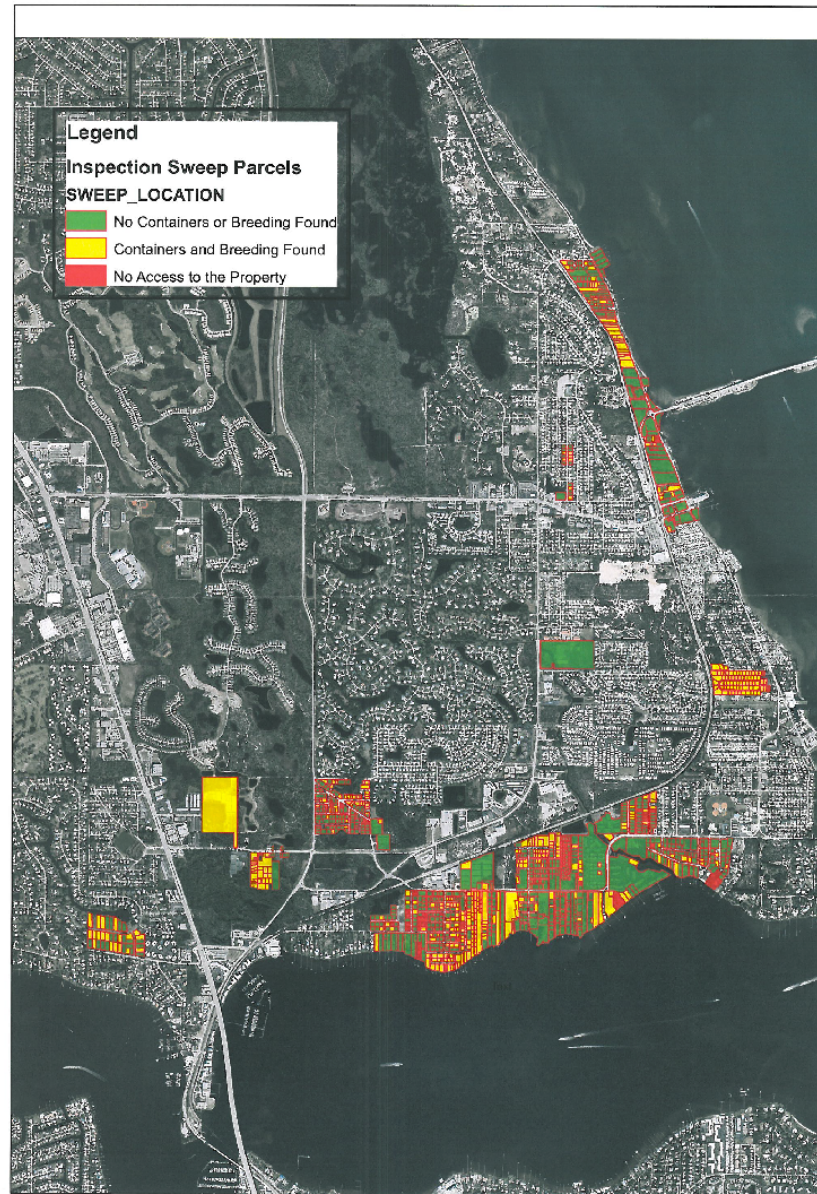

Right of Way Control

African Bee Control

Viraemia
3 - 12 days
(Average 4 - 5)

Extrinsic incubation period
8 - 10 days

Incubation period
3 - 12 days
(Average 4 - 5)

MARTIN COUNTY MOSQUITO CONTROL

Dengue Fever Outbreak 2013

Epicenter of Disease

- Rio --- 356 acres
- Jensen Beach ----151 acres

Why Rio

What makes this area different?

- Old Florida neighborhood
- People sit outside and work outside
- People sit outside at night
- People are used to a few mosquitoes
- Lots of old growth and bromeliads and containers
- Lot of low income residents