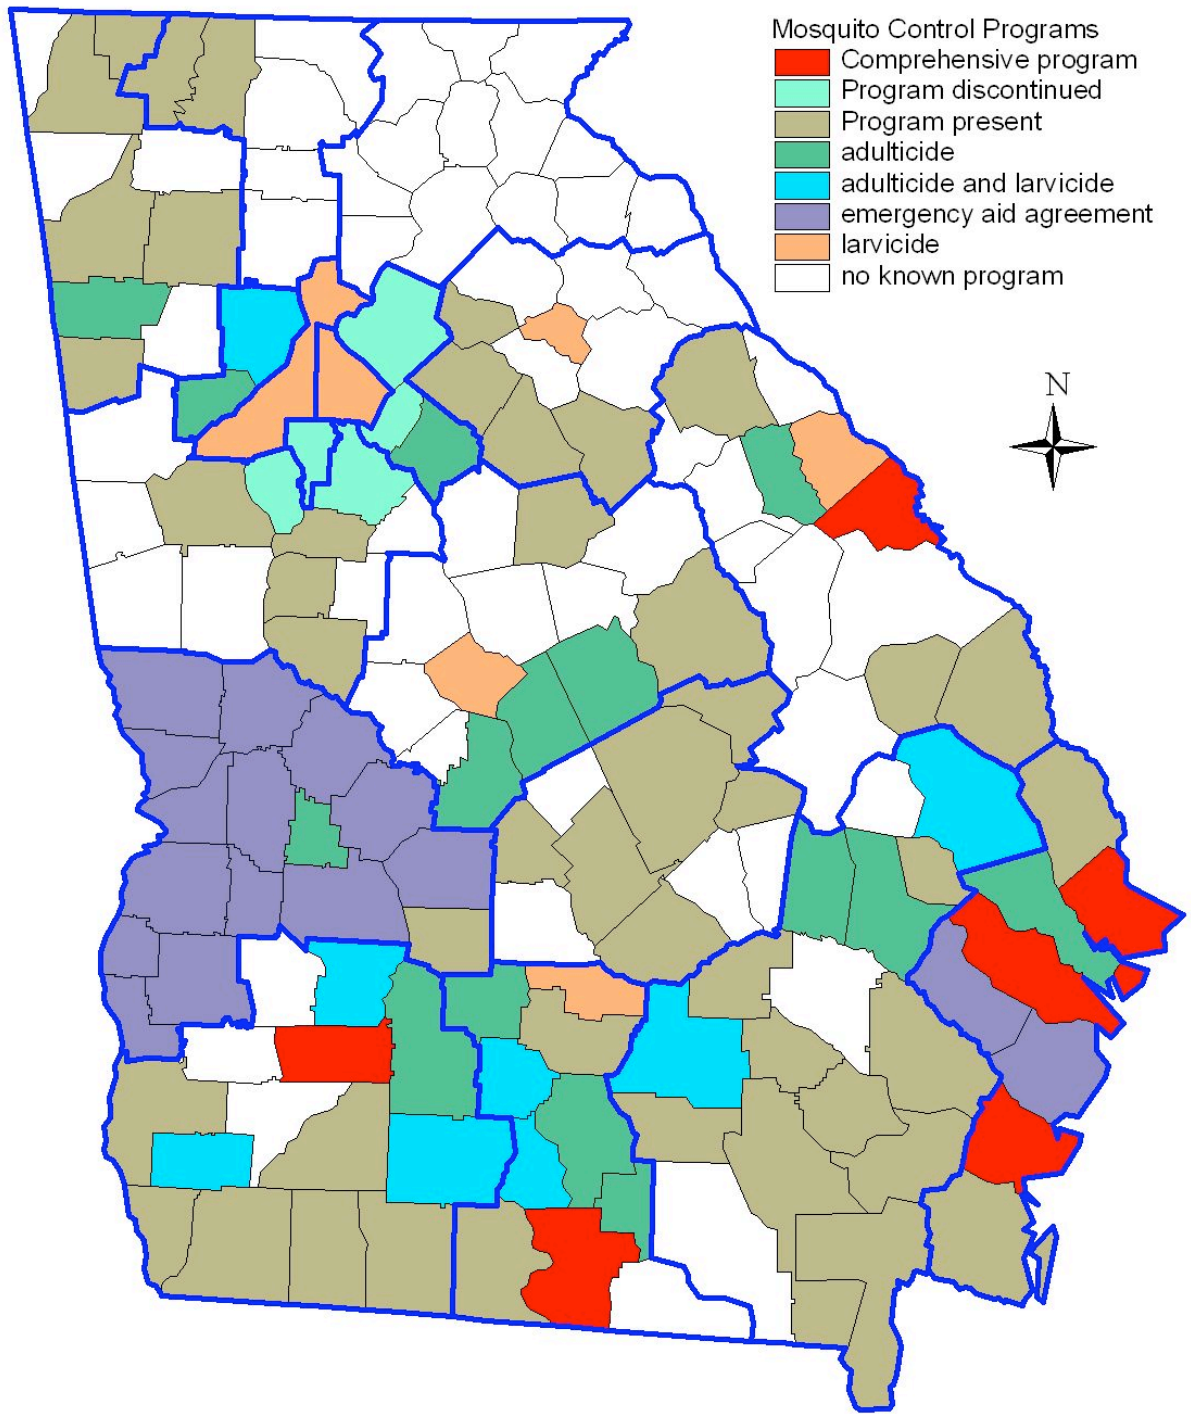

Counties with Mosquito Control Programs

30 0 30 60 Miles

Data from UGA Extension Service and the Georgia Mosquito Control Association - 2005 (updated 2009)